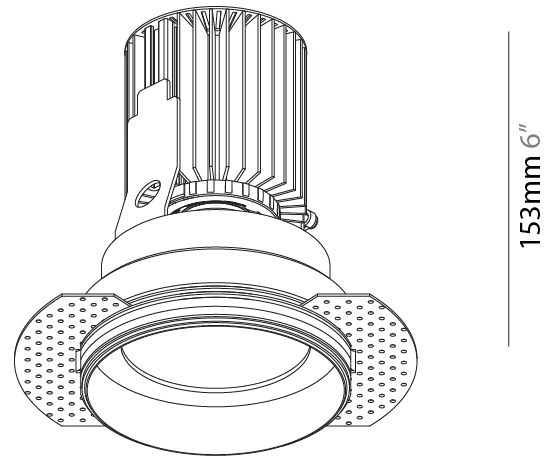

PHYSICAL

Shape: Round
Diameter (mm): 100
Diameter (in): 3 15/16
Height (mm): 153
Height (in): 6
Ceiling Thickness (mm): 10 / 12.5 / 15
Ceiling Thickness (in): 3/8 or 1/2 or 9/16
Min. Recessing Depth (mm): 170
Min. Recessing Depth (in): 6 11/16
Light Distribution: Downlight
Weight (kg): 0.6
Weight (lbs): 1.322
Fixture Finish: SSR / BKV / CWI / CRY / HAB / LAG / UFT / ITA / RUA / RUR / MIC / FTG / MYG / TWT / LOD / PUS / FRO / FUP / KIA / POP / BLS / SPG / MEY / GOH / GUM / CHC / COM / ABZ / JAG / OBR / MOS / ROR
Fixture Material: Aluminum Die Cast
Cut-out Measurements: 111mm / 4 3/8" Diameter
Upon Request: Unique Sizes Unique Ceiling Thickness

ELECTRICAL

Lamp Type: LED (Zhaga Standard)
Input Wattage (W): 20.9
Total Output Wattage (W): 18.7
Dimming: Tri-Mode (Non-Dimming and Phase Dimming (120Vac only) and 0-10V Dimming)
Driver Included: No
Driver Location: Recessed Housing
Driver Type: Constant Current - Universal
Driver Class: Class 2
Housing: See components
Input Voltage (V): 120 - 277
Constant Current (MA): 500

LED

Color Temperature (°K): 2700 / 3000 / 3500 / 4000
Max. Delivered Lumen (lm): 1630 / 1670 / 1754 / 1790
CRI: >90 CRI
Lamp Life (hrs): 50000
Upon Request: Special Color Temperature RGB-W Tunable White Special LED

OPTICAL

Reflector: 18 / 26 / 40

RATINGS AND CERTIFICATIONS

Certified By: Certified for North American Standards
IP rating: IP20

Ø 100mm 3 15/16"

Ø 155mm 6 1/8"